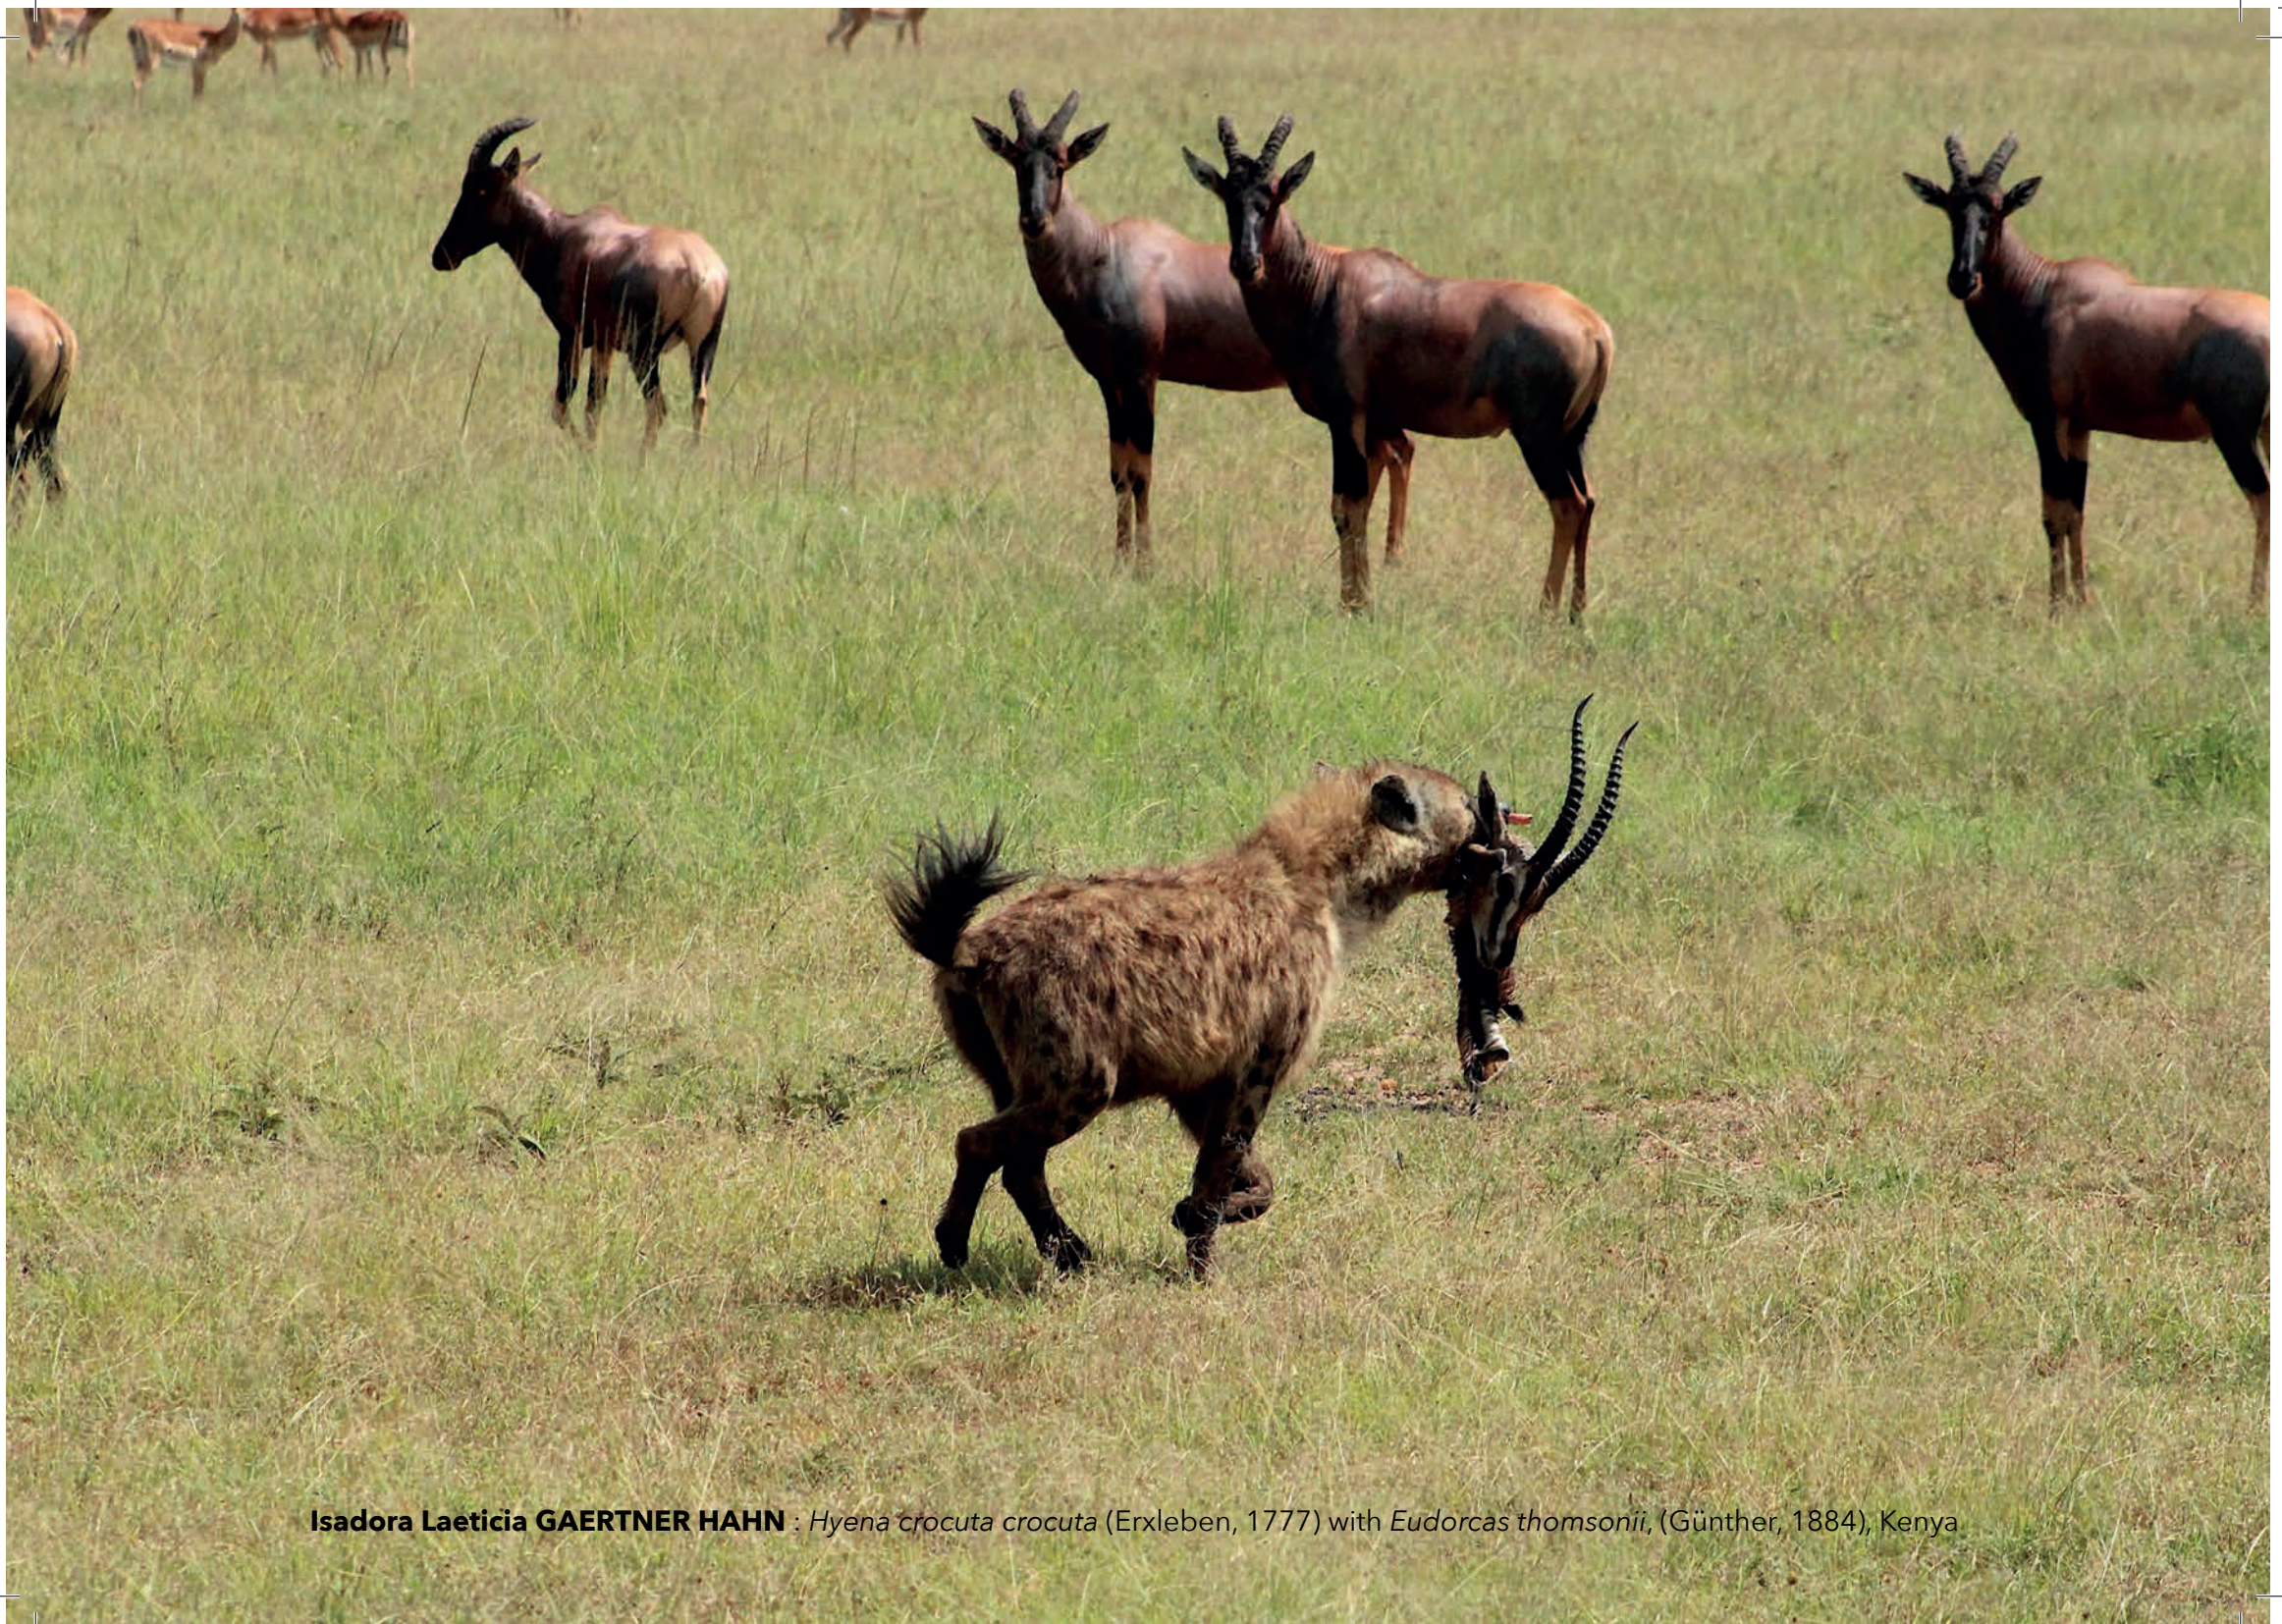

MONDAY	TUESDAY	WEDNESDAY	THURSDAY	FRIDAY	SATURDAY	SUNDAY
MARCH <table border="1"> <tr><td>M</td><td>T</td><td>W</td><td>T</td><td>F</td><td>S</td><td>S</td></tr> <tr><td></td><td></td><td></td><td></td><td>1</td><td>2</td><td></td></tr> <tr><td>3</td><td>4</td><td>5</td><td>6</td><td>7</td><td>8</td><td>9</td></tr> <tr><td>10</td><td>11</td><td>12</td><td>13</td><td>14</td><td>15</td><td>16</td></tr> <tr><td>17</td><td>18</td><td>19</td><td>20</td><td>21</td><td>22</td><td>23</td></tr> <tr><td>24</td><td>25</td><td>26</td><td>27</td><td>28</td><td>29</td><td>30</td></tr> <tr><td>31</td><td></td><td></td><td></td><td></td><td></td><td></td></tr> </table>	1 Hari Raya	2	3	4 Independence Day (Senegal)	5	6
7 World Health Day	8	9 Bataan (Philippines)	10 Chinese New Year	11	12	13 Palm Sunday (Colombia)
14 Buddhist New Year (Sri Lanka)	15	16	17 Saint Thursday (Colombia) Lorenzo Borella Memorial Day	18 Good Friday	19 Saint Saturday	20 Easter Sunday
21 Easter Monday	22 Earth Day	23	24	25 Italian Liberation Day	26 Children's Day (Colombia)	27
28	29 Day of Trees (Colombia)	30				MAY <table border="1"> <tr><td>M</td><td>T</td><td>W</td><td>T</td><td>F</td><td>S</td><td>S</td></tr> <tr><td></td><td></td><td></td><td>1</td><td>2</td><td>3</td><td>4</td></tr> <tr><td>5</td><td>6</td><td>7</td><td>8</td><td>9</td><td>10</td><td>11</td></tr> <tr><td>12</td><td>13</td><td>14</td><td>15</td><td>16</td><td>17</td><td>18</td></tr> <tr><td>19</td><td>20</td><td>21</td><td>22</td><td>23</td><td>24</td><td>25</td></tr> <tr><td>26</td><td>27</td><td>28</td><td>29</td><td>30</td><td>31</td><td></td></tr> </table>

Isadora Letícia GAERTNER HAHN: Top: *Trachylepis maculilabris* (Gray, 1845) Kenya.

Isadora Letícia GAERTNER HAHN: Top: *Trachylepis maculilabris* (Gray, 1845) Kenya.

Isadora Leticia GAERTNER HAHN : *Hyena crocuta crocuta* (Erxleben, 1777) with *Eudorcas thomsonii*, (Günther, 1884), Kenya